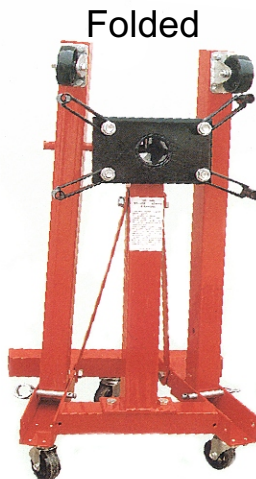

## ENGINE STANDS

- #ES750: 350Kg capacity
- #ES1000: 450kg capacity
- #ES1250: 570kg capacity
- #ES1500: 680kg capacity
- #ES2000: 900kg capacity

#ES1000

UnFolded

#ES2000

Folded

### Engine Stand Oil Pan

\*Fits 340 Kg & 454 Kg Engine stands to collect oil dripping

\*Overall Dimensions: 480L x 465W x 90H mm

\*Comes with 2 bolts to release oil

**#ESOP**

Folding Engine Stand

#ES1500F

Heavy Duty  
 Cap: 680kgs  
 4-leg folding engine crane  
 Large, heavy chrome head & black frame for big block & display engines  
 4-hole mounting head rotates 360° and locks with a pin