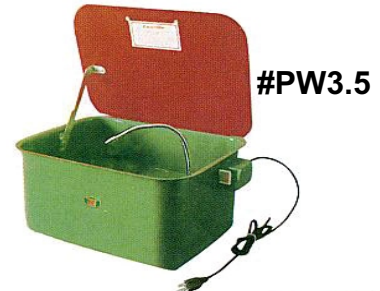

## Automotive Products

- #PW3.5 3.5 GALLON MINI PARTS WASHER  
Tub Size: 45 x 35 x 24cm Colour is Yellow/Black
- #PW20 20 GALLON PARTS WASHER & STAND  
Tub Size: 78 x 55 x 30cm Colour is Yellow/Black
- #PW40 40 GALLON PARTS WASHER & STAND  
Tub Size: 112 x 54 x 30cm Colour is Yellow/Black

### #PUMP

It's a magnetic sealless pump  
Used in parts washers,  
fish pools, fountains etc.

240v/50Hz 0.2A

Max head 1.3m max Flow 51/m  
SUITS ALL PARTS WASHERS