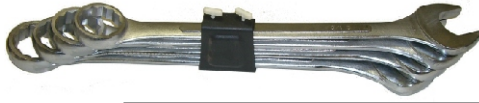

Spanners

Jumbo Spanner Sets

#SSI4JJ

4 piece Jumbo Jumbo Combination Spanner Set

Imperial set
 Sizes: 2-1/8"
 2-1/4"
 2-3/8"
 2-1/2"

Made of drop forged steel
 Heat treated

#SSM4JJ

Metric set
 Sizes: 54mm
 57mm
 60mm
 65mm

6 piece Jumbo Combination Spanner Set

#SSI6J

Imperial set
 Sizes: 1-3/8"
 1-1/2"
 1-5/8"
 1-3/4"
 1-7/8"
 2"

#SSM6J

Metric set
 Sizes: 34mm
 38mm
 40mm
 44mm
 48mm
 50mm

10 piece Jumbo Combination Spanner Set

#SSI10J

Imperial set
 Sizes: 1-5/16"
 1-3/8"
 1-7/16"
 1-1/2"
 1-5/8"
 1-11/16"
 1-3/4"
 1-13/16"
 1-7/8"
 2"

#SSM10J

Metric set
 Sizes: 33mm
 35mm
 36mm
 38mm
 41mm
 42mm
 44mm
 46mm
 48mm
 50mm

Chrome Vanadium Combination Sets