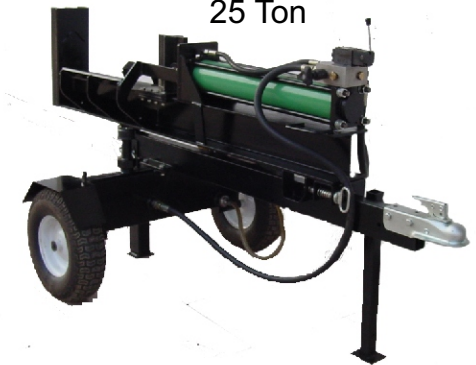

Front End Bucket Loader Clamp On Fork Extensions

Allows you to quickly & easily add pallet lifting cap to your loader bucket without swapping out the bucket.

#BF450
#BF900
#BF1350
#BF1800
#BF2700

Square & Round Tube Bender

#PIPE1TS

Round pipe: 3/8", 1/2", 9/16", 5/8", 3/4", 7/8"
Square pipe: 3/4", 1"
Pipe thickness: 0.8-1.2mm
Max bending angle: 180 degrees

Log Splitter

#LS25
25 Ton

Millers Falls Multi Drill & Blade Sharpener

#PT10MS

240V/50Hz

65W

Max speed: 600rpm (no load)

Diamond Wheels

Drill bits dia: 3mm~10mm

Sharpens straight edge chisel & plane blades
from 6mm~51mm

Also sharpens knives, scissors