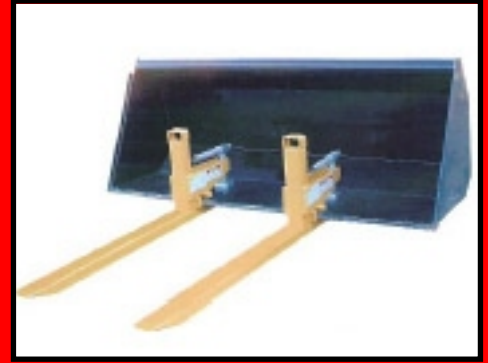

Front End Bucket Loader Clamp On Fork Extensions

Allows you to quickly & easily add pallet lifting cap to your loader bucket without swapping out the bucket.

#BF450
#BF900
#BF1350
#BF1800
#BF2700

Square & Round Tube Bender

#PIPE1TS

Round pipe: 3/8", 1/2", 9/16", 5/8", 3/4", 7/8"
Square pipe: 3/4", 1"
Pipe thickness: 0.8-1.2mm
Max bending angle: 180 degrees

Log Splitter

#LS25
25 Ton

Millers Falls Multi Drill & Blade Sharpener

#PT10MS

240V/50Hz

65W

Max speed: 600rpm (no load)

Diamond Wheels

Drill bits dia: 3mm~10mm

Sharpens straight edge chisel & plane blades
from 6mm~51mm

Also sharpens knives, scissors