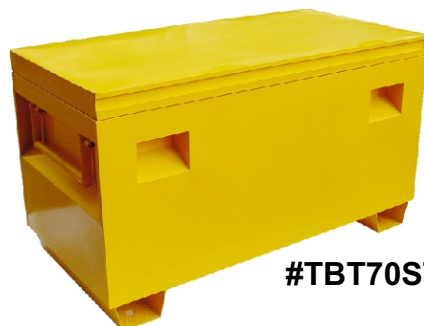

ALUMINIUM TOOL BOXES

WORKSTATIONS

#TBT4AL

765 mm Aluminium Truck Tool Box
 Overall dimensions: L765xW320xH250mm

#TBT6AL

1220 mm Aluminium Truck Tool Box
 Overall dimensions: L1220xW380xH380mm

Keep your tools organised, dry & secure
Stationary handle for easy access
Lockable hatch
Durable water & corrosion resistant aluminium construction

#TBT9AL

1450 mm Aluminium Truck Tool Box
 Overall dimensions: L1450xW520xH460mm

An indication of the size of the 1450mm tool box

#TBTSETAL

Set of all 3 aluminium tool boxes

STEEL TOOL BOXES

#TBT50ST

765 mm Steel Truck Tool Box
 Overall dimensions:
 775x430x310mm

#TBT70ST

1219 mm Steel Truck Tool Box
 Overall dimensions:
 1200x620x710mm

#TBTSETST
 Set of all 3 steel tool boxes

#TBT60ST

914 mm Steel Truck Tool Box
 Overall dimensions:
 915x440x566mm

Open

Open