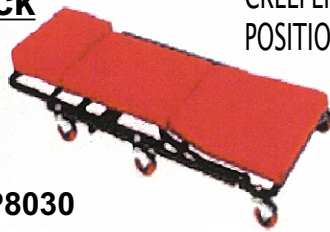

CREEPER
POSITION

#VP8025