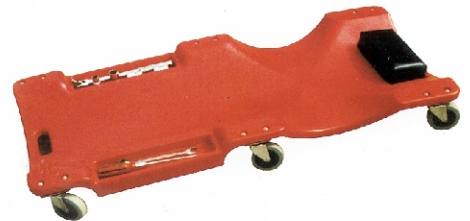

## Combo Set 36" Creeper & Roller Seat

### CREEPER SEAT With Padded Back

SEAT  
POSITION

#VP8030

CREEPER  
POSITION

#VP8025

## Plastic Creeper

#VP8005

- \* Creeper is moulded in one piece high impact polymer
- \* Low profile gives you greater clearance under vehicles
- \* Six swivel casters for smooth maneuverability
- \* Foam padded headrest for maximum comfort
- \* Oil and solvent resistant
- \* Weight: 4.8kg
- \* Overall size: 1010 x 475 x 130mm
- \* Length: 1.1 metre