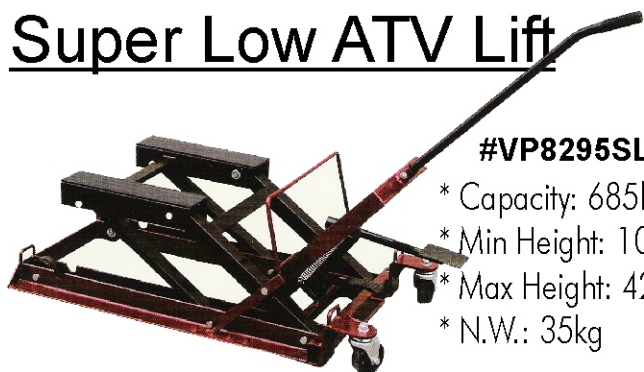

# ATV Lifts

- \* Max capacity: 680 Kgs
- \* Max lift height: 15 1/8"
- \* 4 ton hydraulic bottle jack with foot pedal raises and lowers two 12 1/4" L x 1 1/2" W rubber covered steel arms
- \* 2 locking rear casters prevent slipping
- \* Dual, 4-position safety load locks
- \* Lowers to 5 1/2" H for easy storage
- \* Packing size: 91 x 53 x 17.5 cm
- \* G.W: 45.5 kgs

## Super Low ATV Lift

#VP8295SL

- \* Capacity: 685kg
- \* Min Height: 100mm
- \* Max Height: 420mm
- \* N.W.: 35kg

#VP8299NU

- \* Capacity: 680kg
- \* Min Height: 140mm
- \* Max Height: 445mm
- \* N.W.: 35kg

## Super High ATV Motorcycle Lift

#VP8296SH

- \* Capacity: 365kg
- \* Min. Height: 200mm
- \* Max. Height: 800mm
- \* N.W.: 60kg