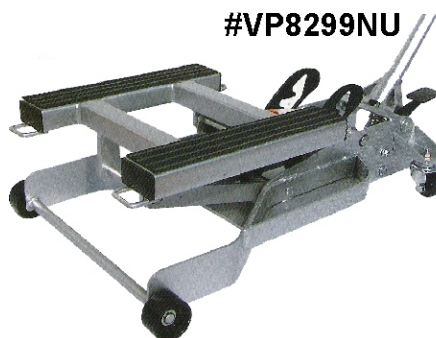

# ATV Lifts

- \* Max capacity: 680 Kgs
- \* Max lift height: 15 1/8"
- \* 4 ton hydraulic bottle jack with foot pedal raises and lowers two 12 1/4" L x 1 1/2" W rubber covered steel arms
- \* 2 locking rear casters prevent slipping
- \* Dual, 4-position safety load locks
- \* Lowers to 5 1/2" H for easy storage
- \* Packing size: 91 x 53 x 17.5 cm
- \* G.W: 45.5 kgs

#VP8299AH

## Super Low ATV Lift

#VP8295SL

- \* Capacity: 685kg
- \* Min Height: 100mm
- \* Max Height: 420mm
- \* N.W.: 35kg

#VP8299NU

- \* Capacity: 680kg
- \* Min Height: 140mm
- \* Max Height: 445mm
- \* N.W.: 35kg

## Super High ATV Motorcycle Lift

#VP8296SH

- \* Capacity: 365kg
- \* Min. Height: 200mm
- \* Max. Height: 800mm
- \* N.W.: 60kg